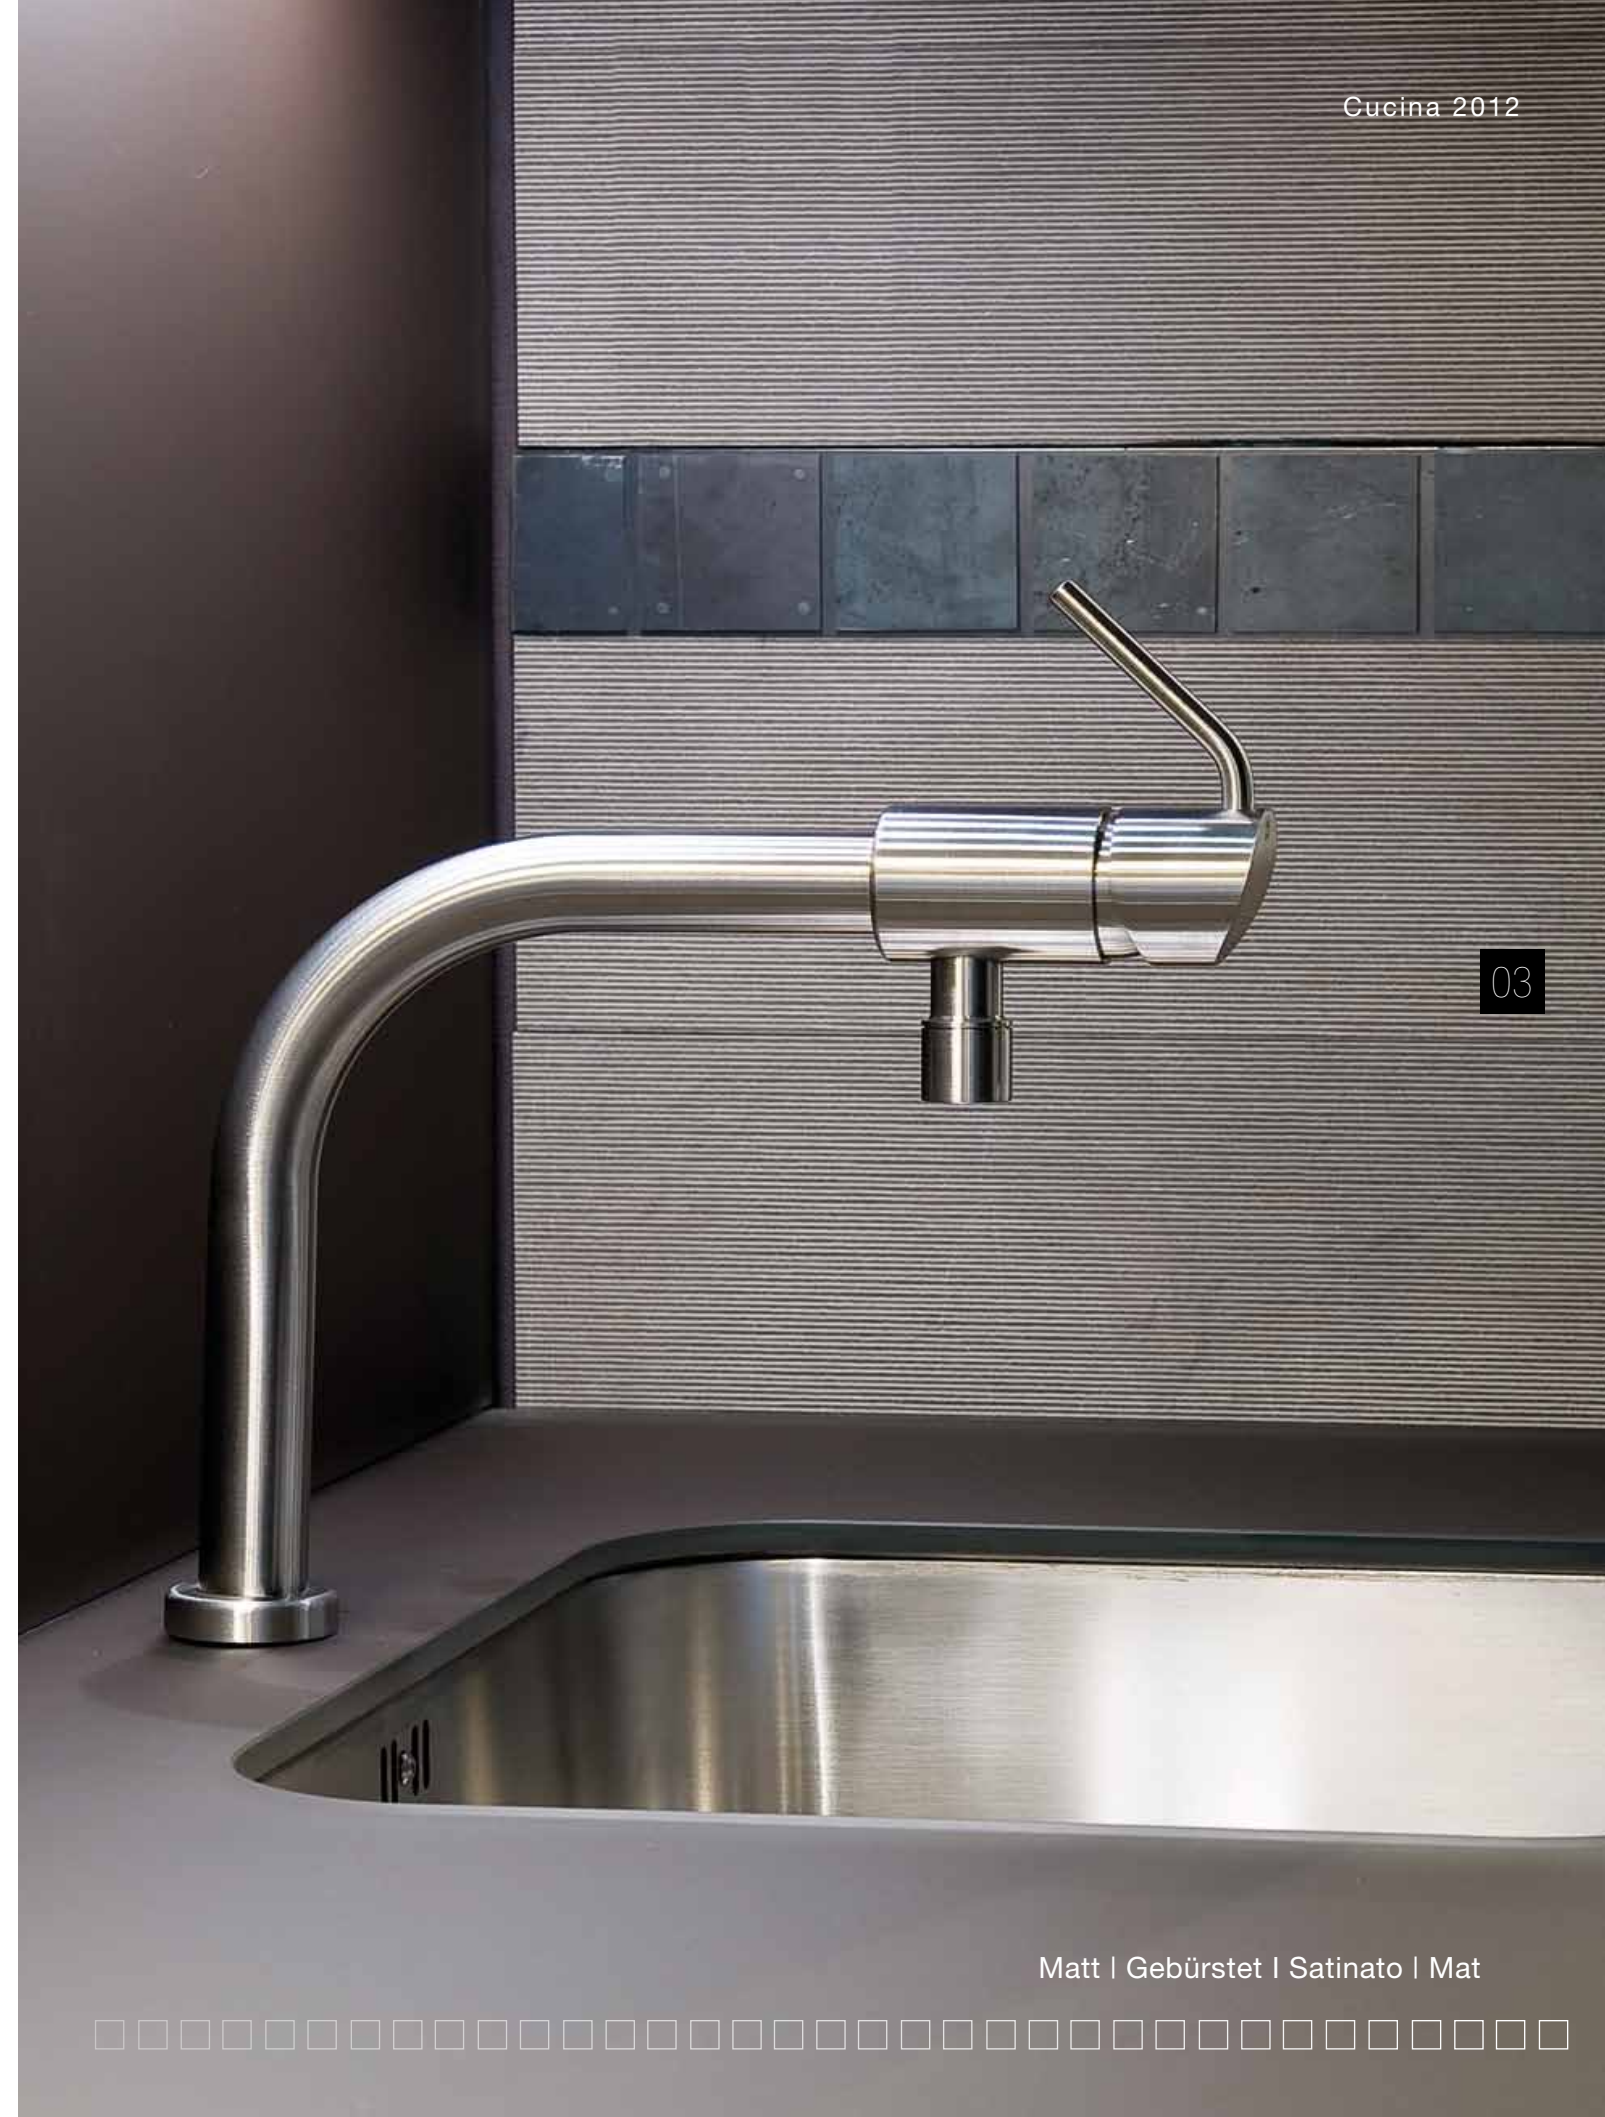

Boma

Extractable from the base
Herausziehbar von der Basis
Estraibile dalla base
Extractible de la base

Matt | Gebürstet | Satinato | Mat